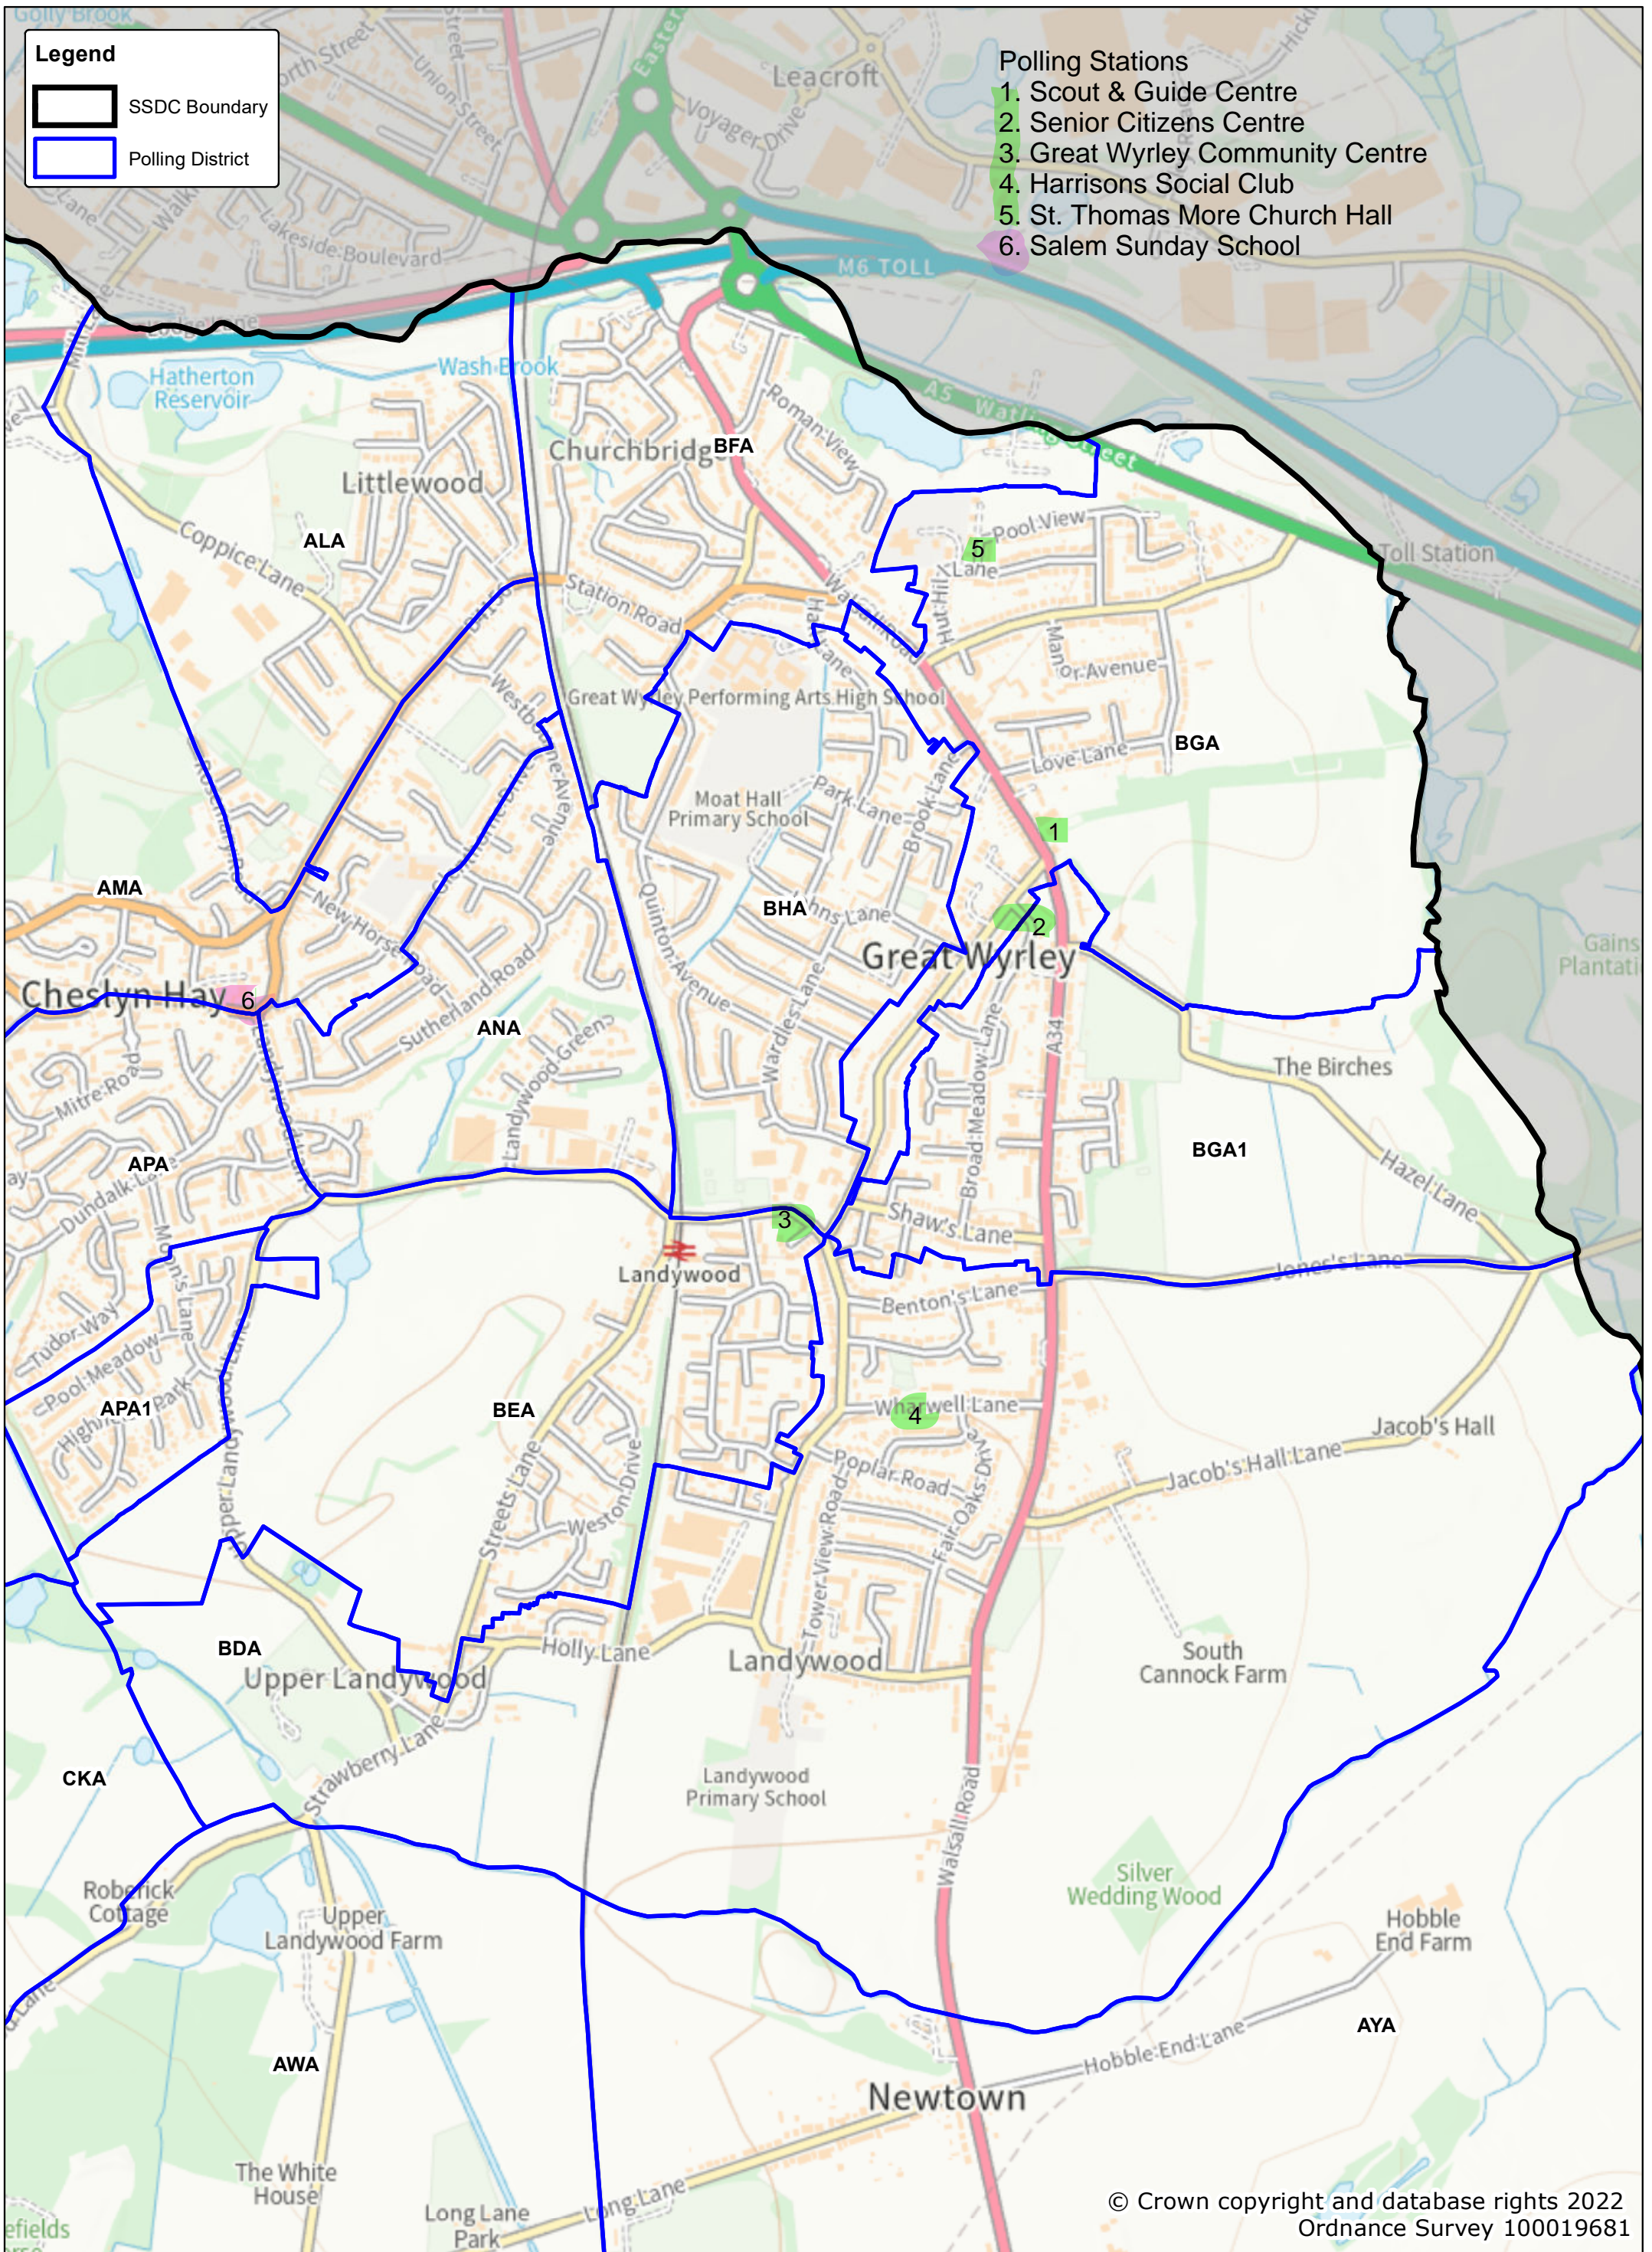

Legend

- SSDC Boundary
- Polling District

- Polling Stations**
1. Scout & Guide Centre
 2. Senior Citizens Centre
 3. Great Wyrley Community Centre
 4. Harrisons Social Club
 5. St. Thomas More Church Hall
 6. Salem Sunday School

© Crown copyright and database rights 2022
 Ordnance Survey 100019681

Author: Digital Services
 Scale: 1:10,500
 Date: Nov 2022

Great Wyrley - Proposed Polling Districts