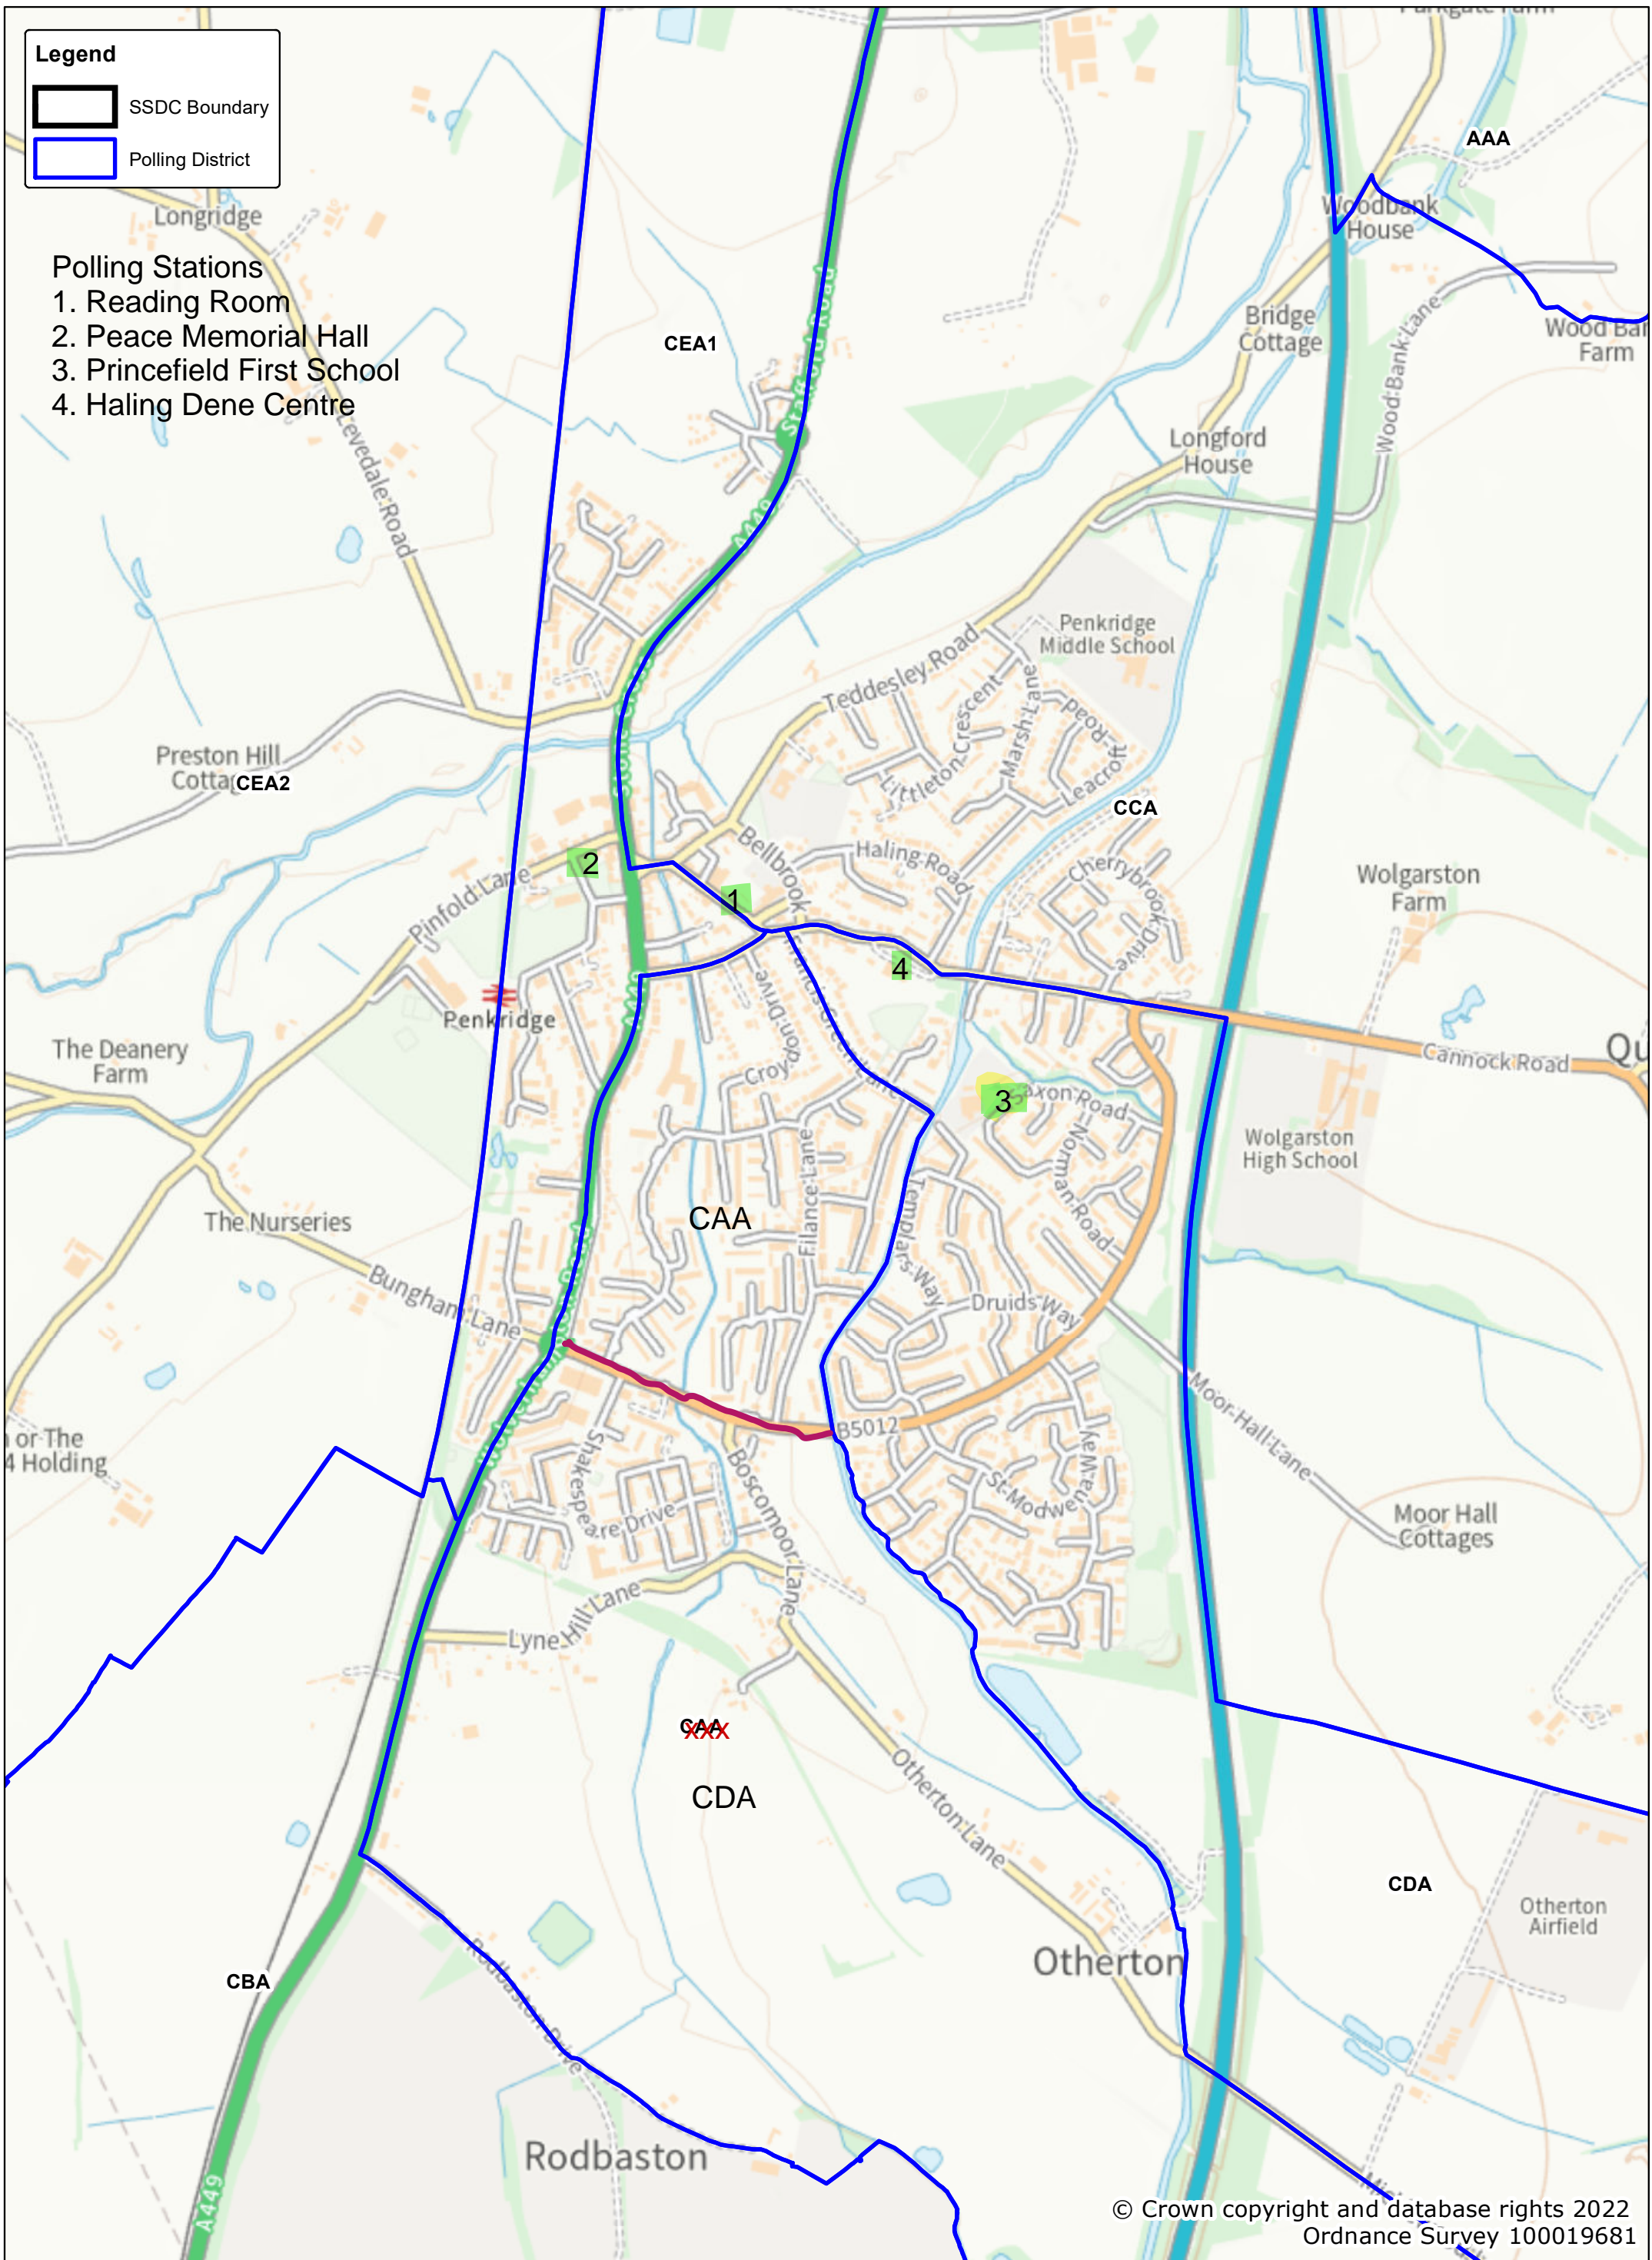

Legend

- SSDC Boundary
- Polling District

Polling Stations

1. Reading Room
2. Peace Memorial Hall
3. Princefield First School
4. Haling Dene Centre

© Crown copyright and database rights 2022
Ordnance Survey 100019681