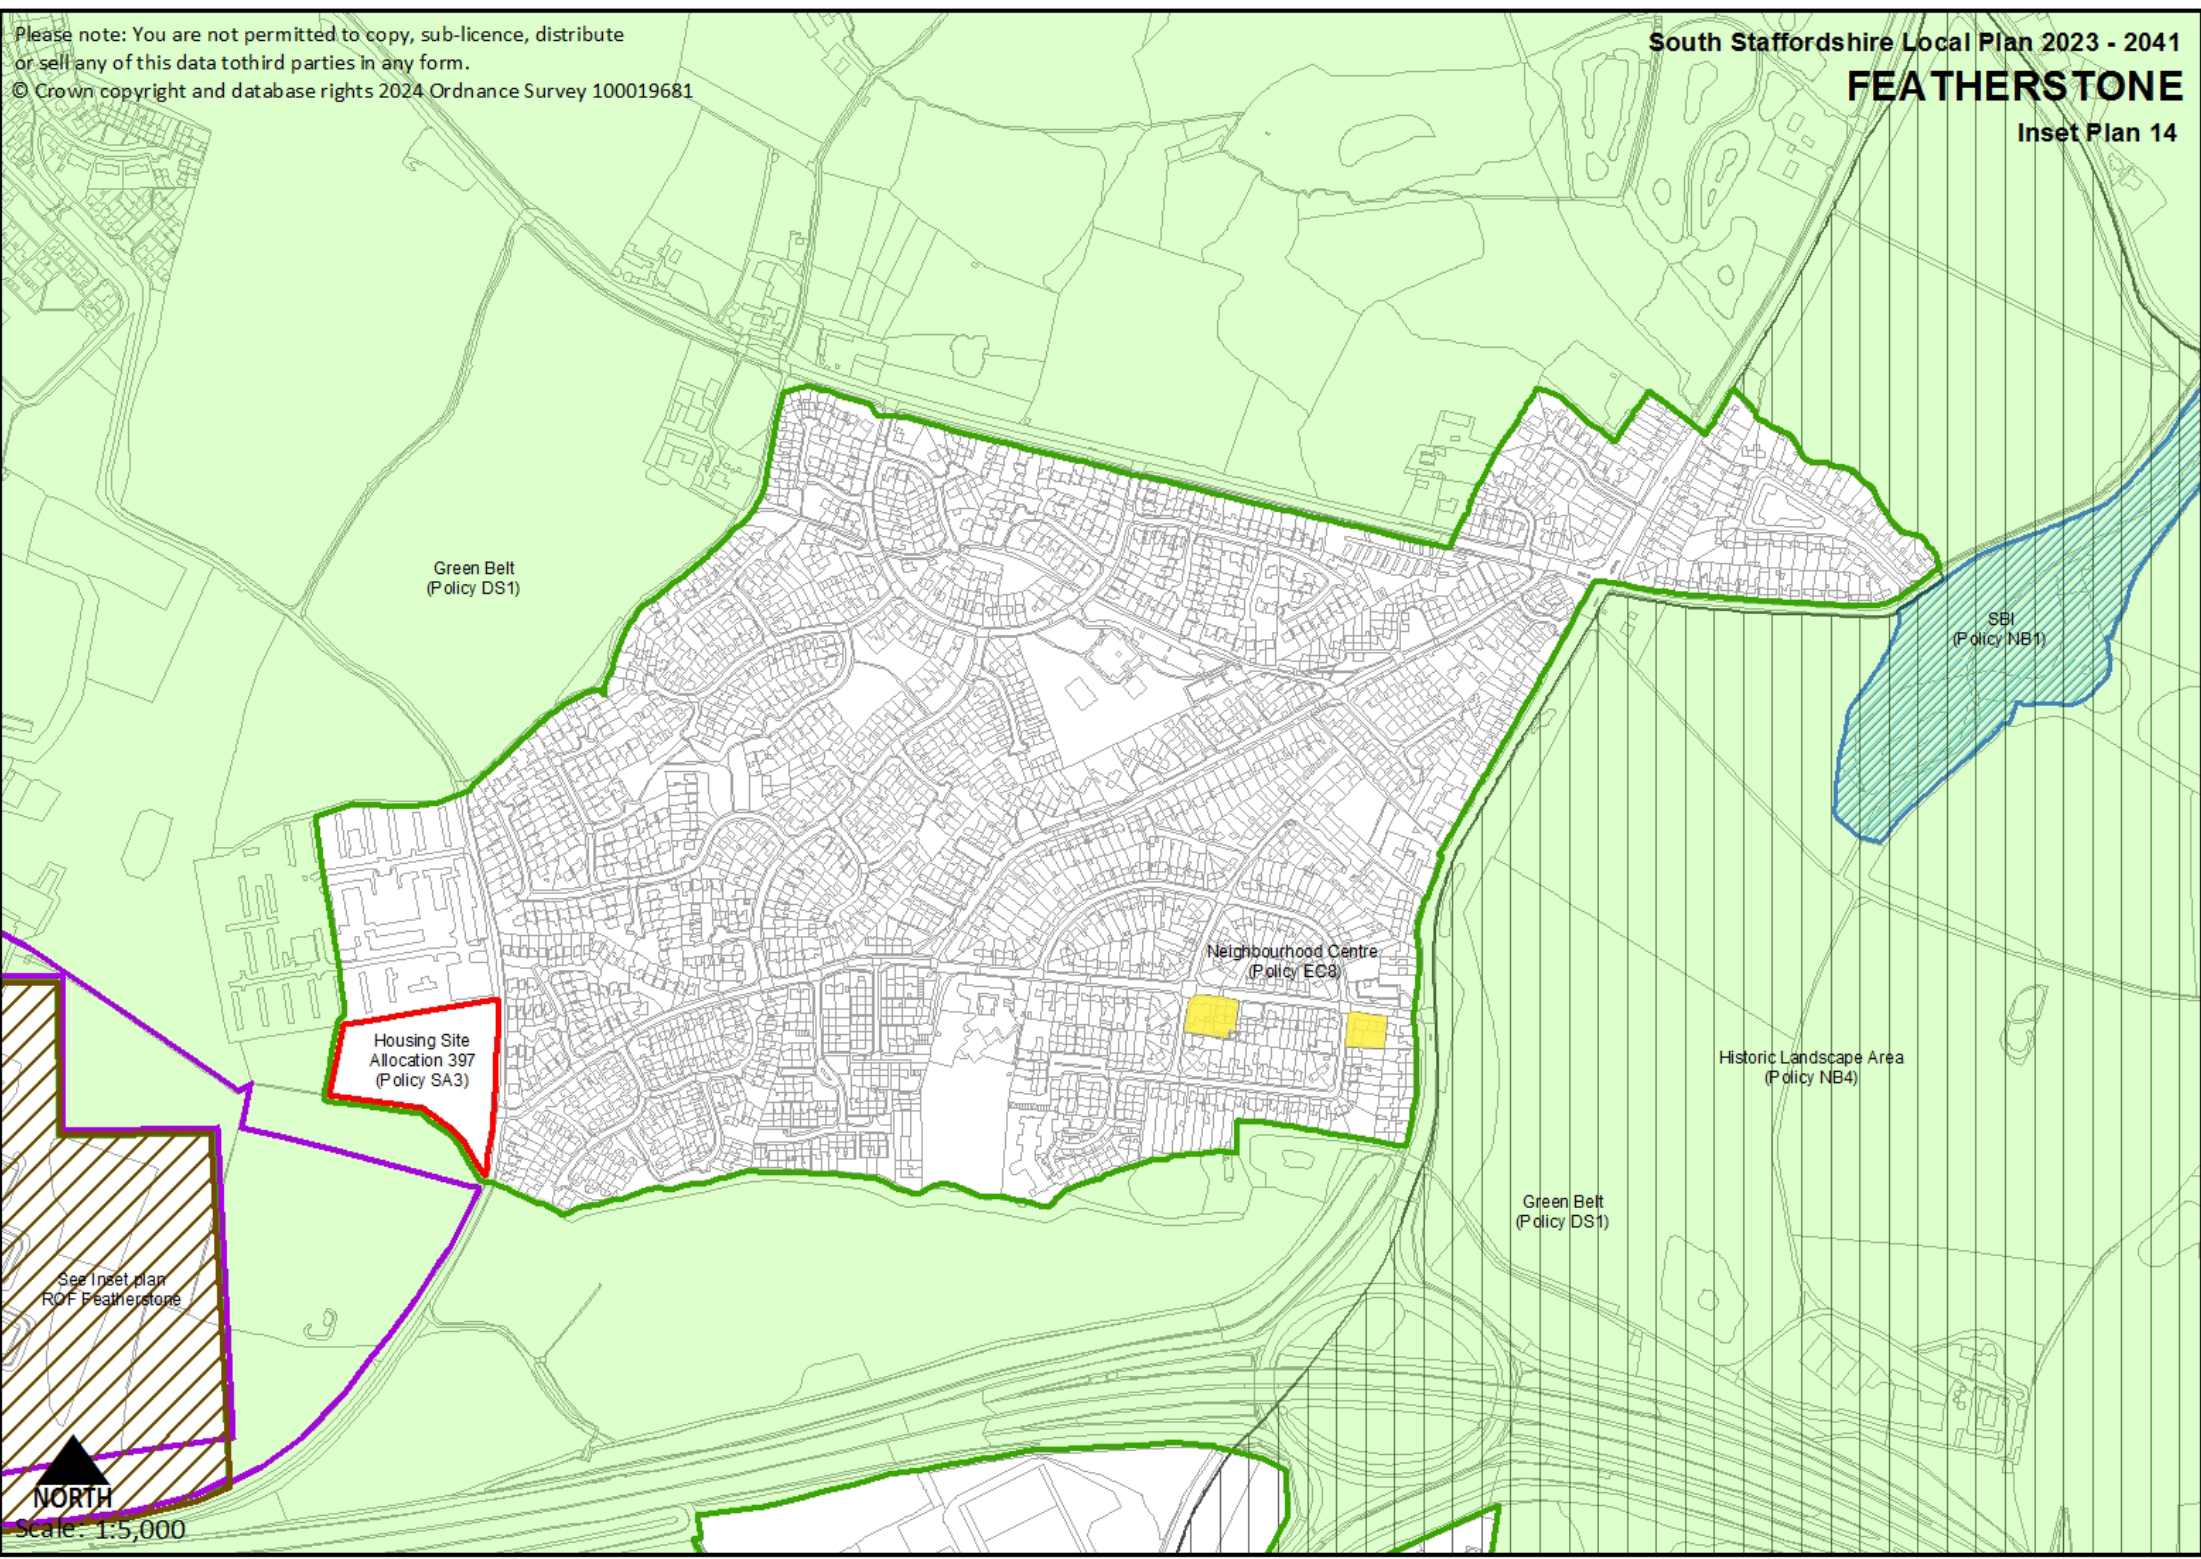

Please note: You are not permitted to copy, sub-licence, distribute or sell any of this data to third parties in any form.  
© Crown copyright and database rights 2024 Ordnance Survey 100019681

Green Belt  
(Policy DS1)

SB1  
(Policy NB1)

Neighbourhood Centre  
(Policy EC8)

Housing Site  
Allocation 397  
(Policy SA3)

Historic Landscape Area  
(Policy NB4)

Green Belt  
(Policy DS1)

See Inset plan  
ROF Featherstone

**NORTH**  
Scale: 1:5,000