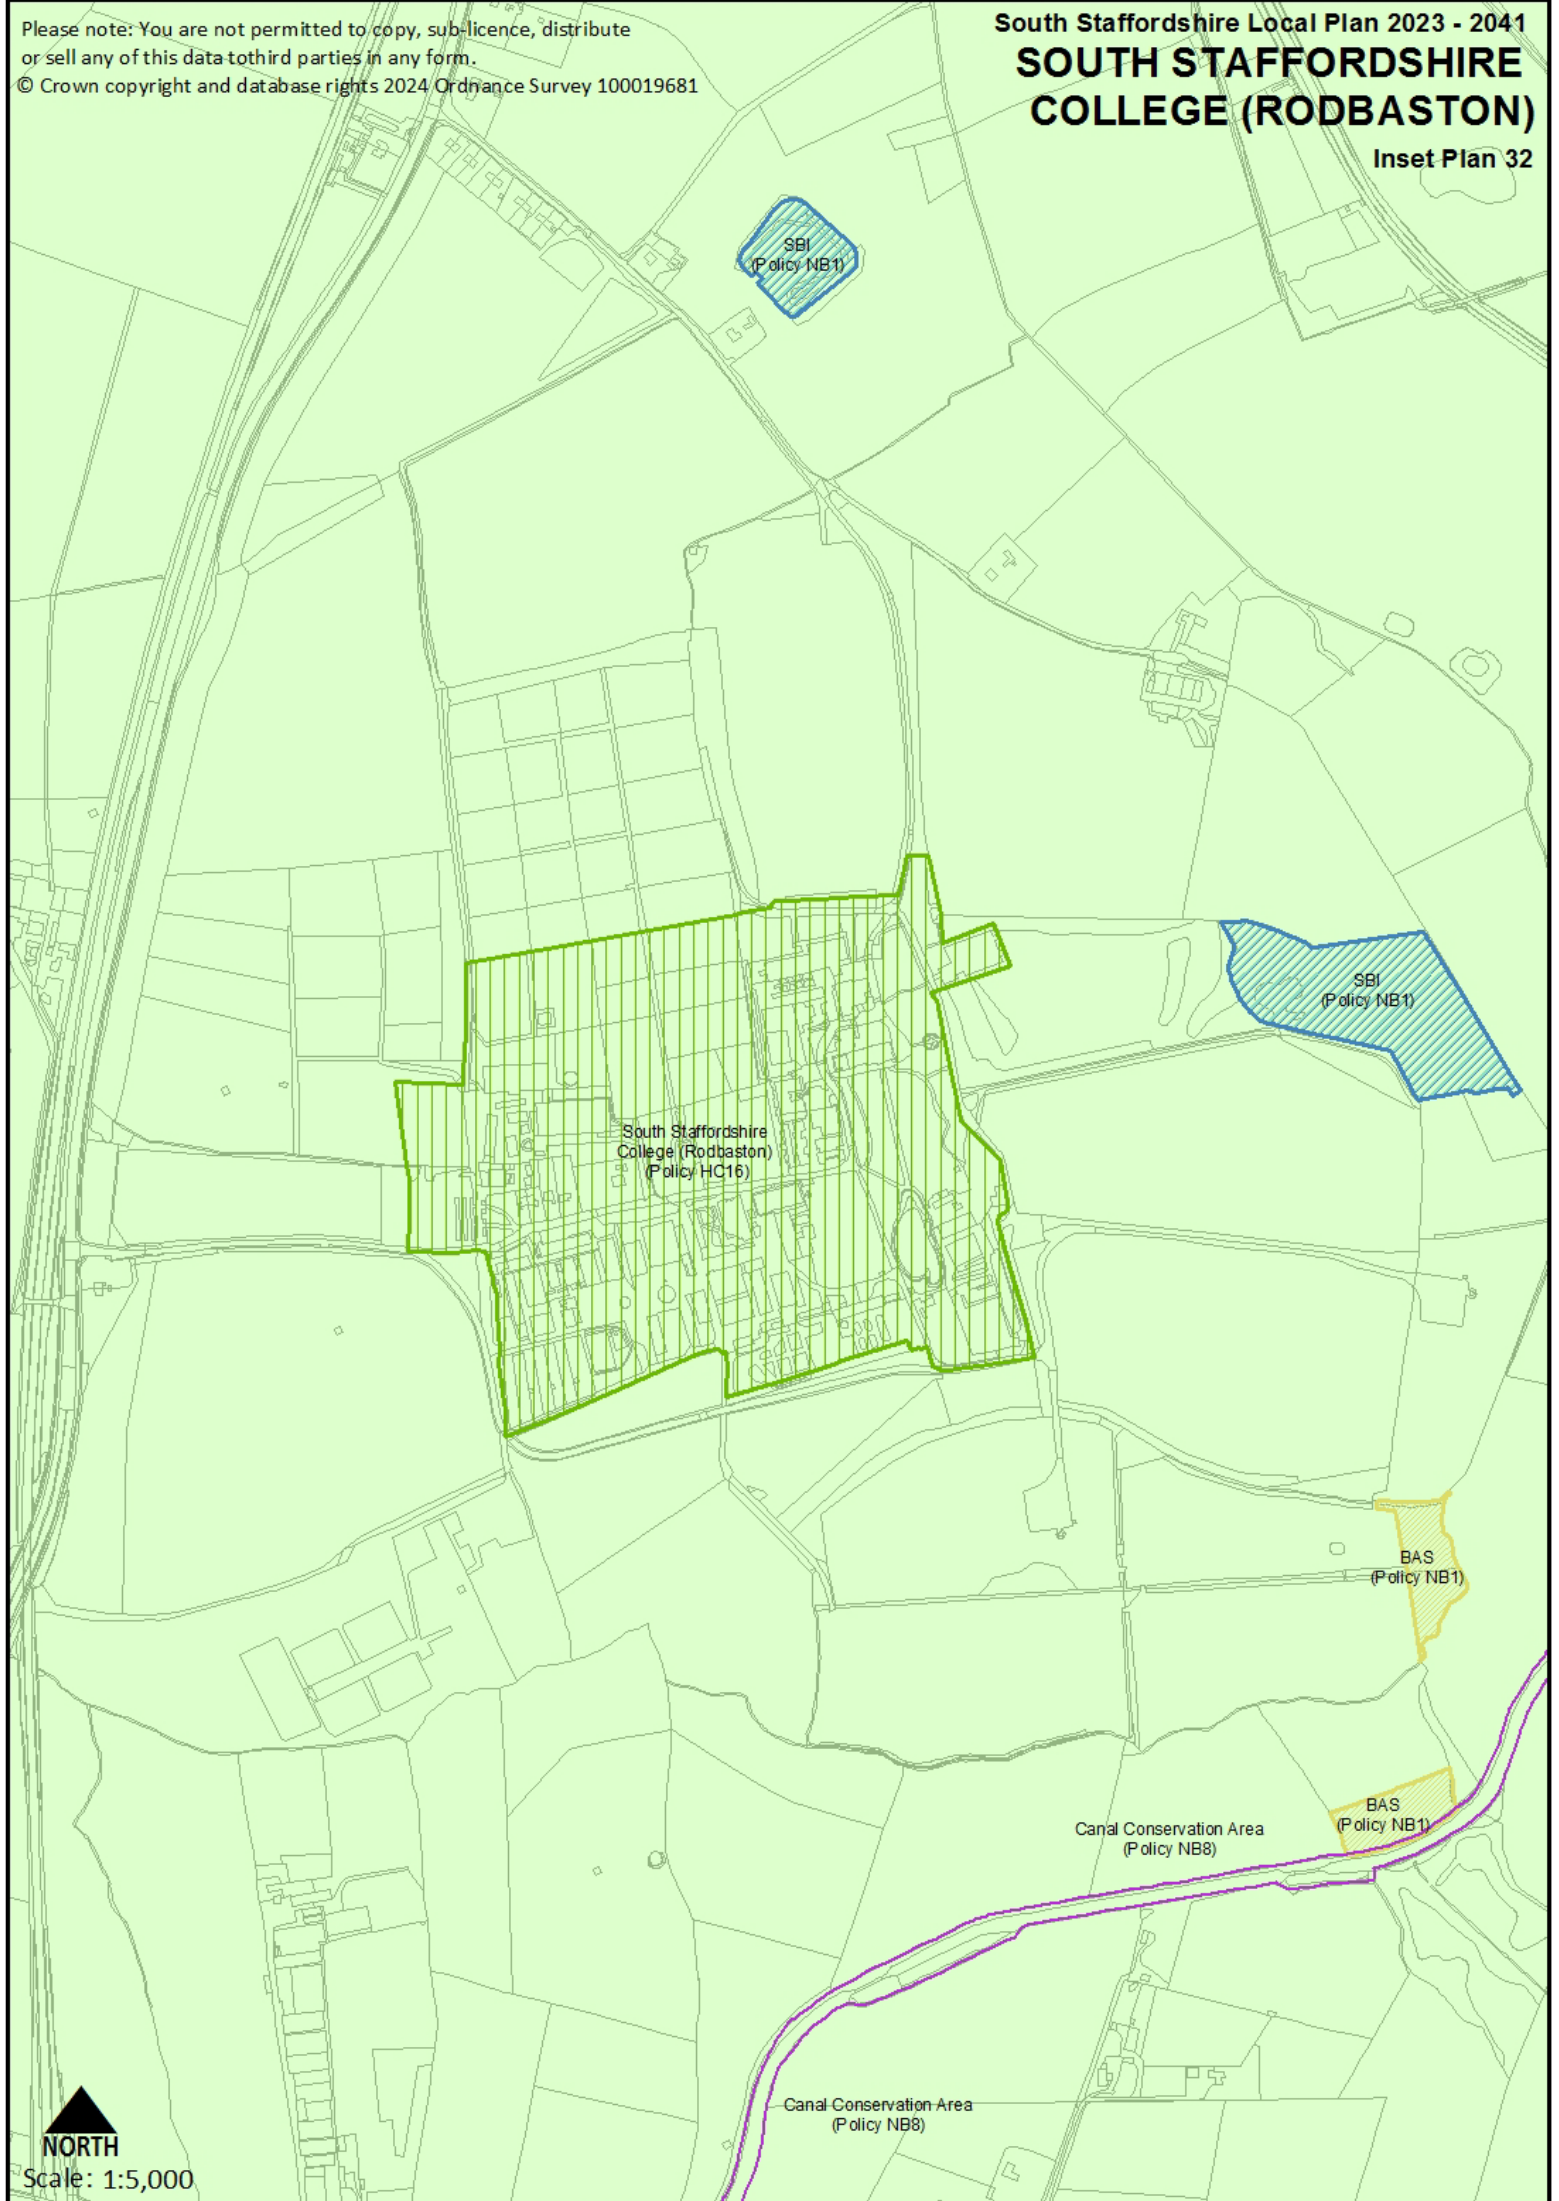

Please note: You are not permitted to copy, sub-licence, distribute or sell any of this data to third parties in any form.
© Crown copyright and database rights 2024 Ordnance Survey 100019681

SOUTH STAFFORDSHIRE COLLEGE (RODBASTON)

Inset Plan 32

NORTH
Scale: 1:5,000