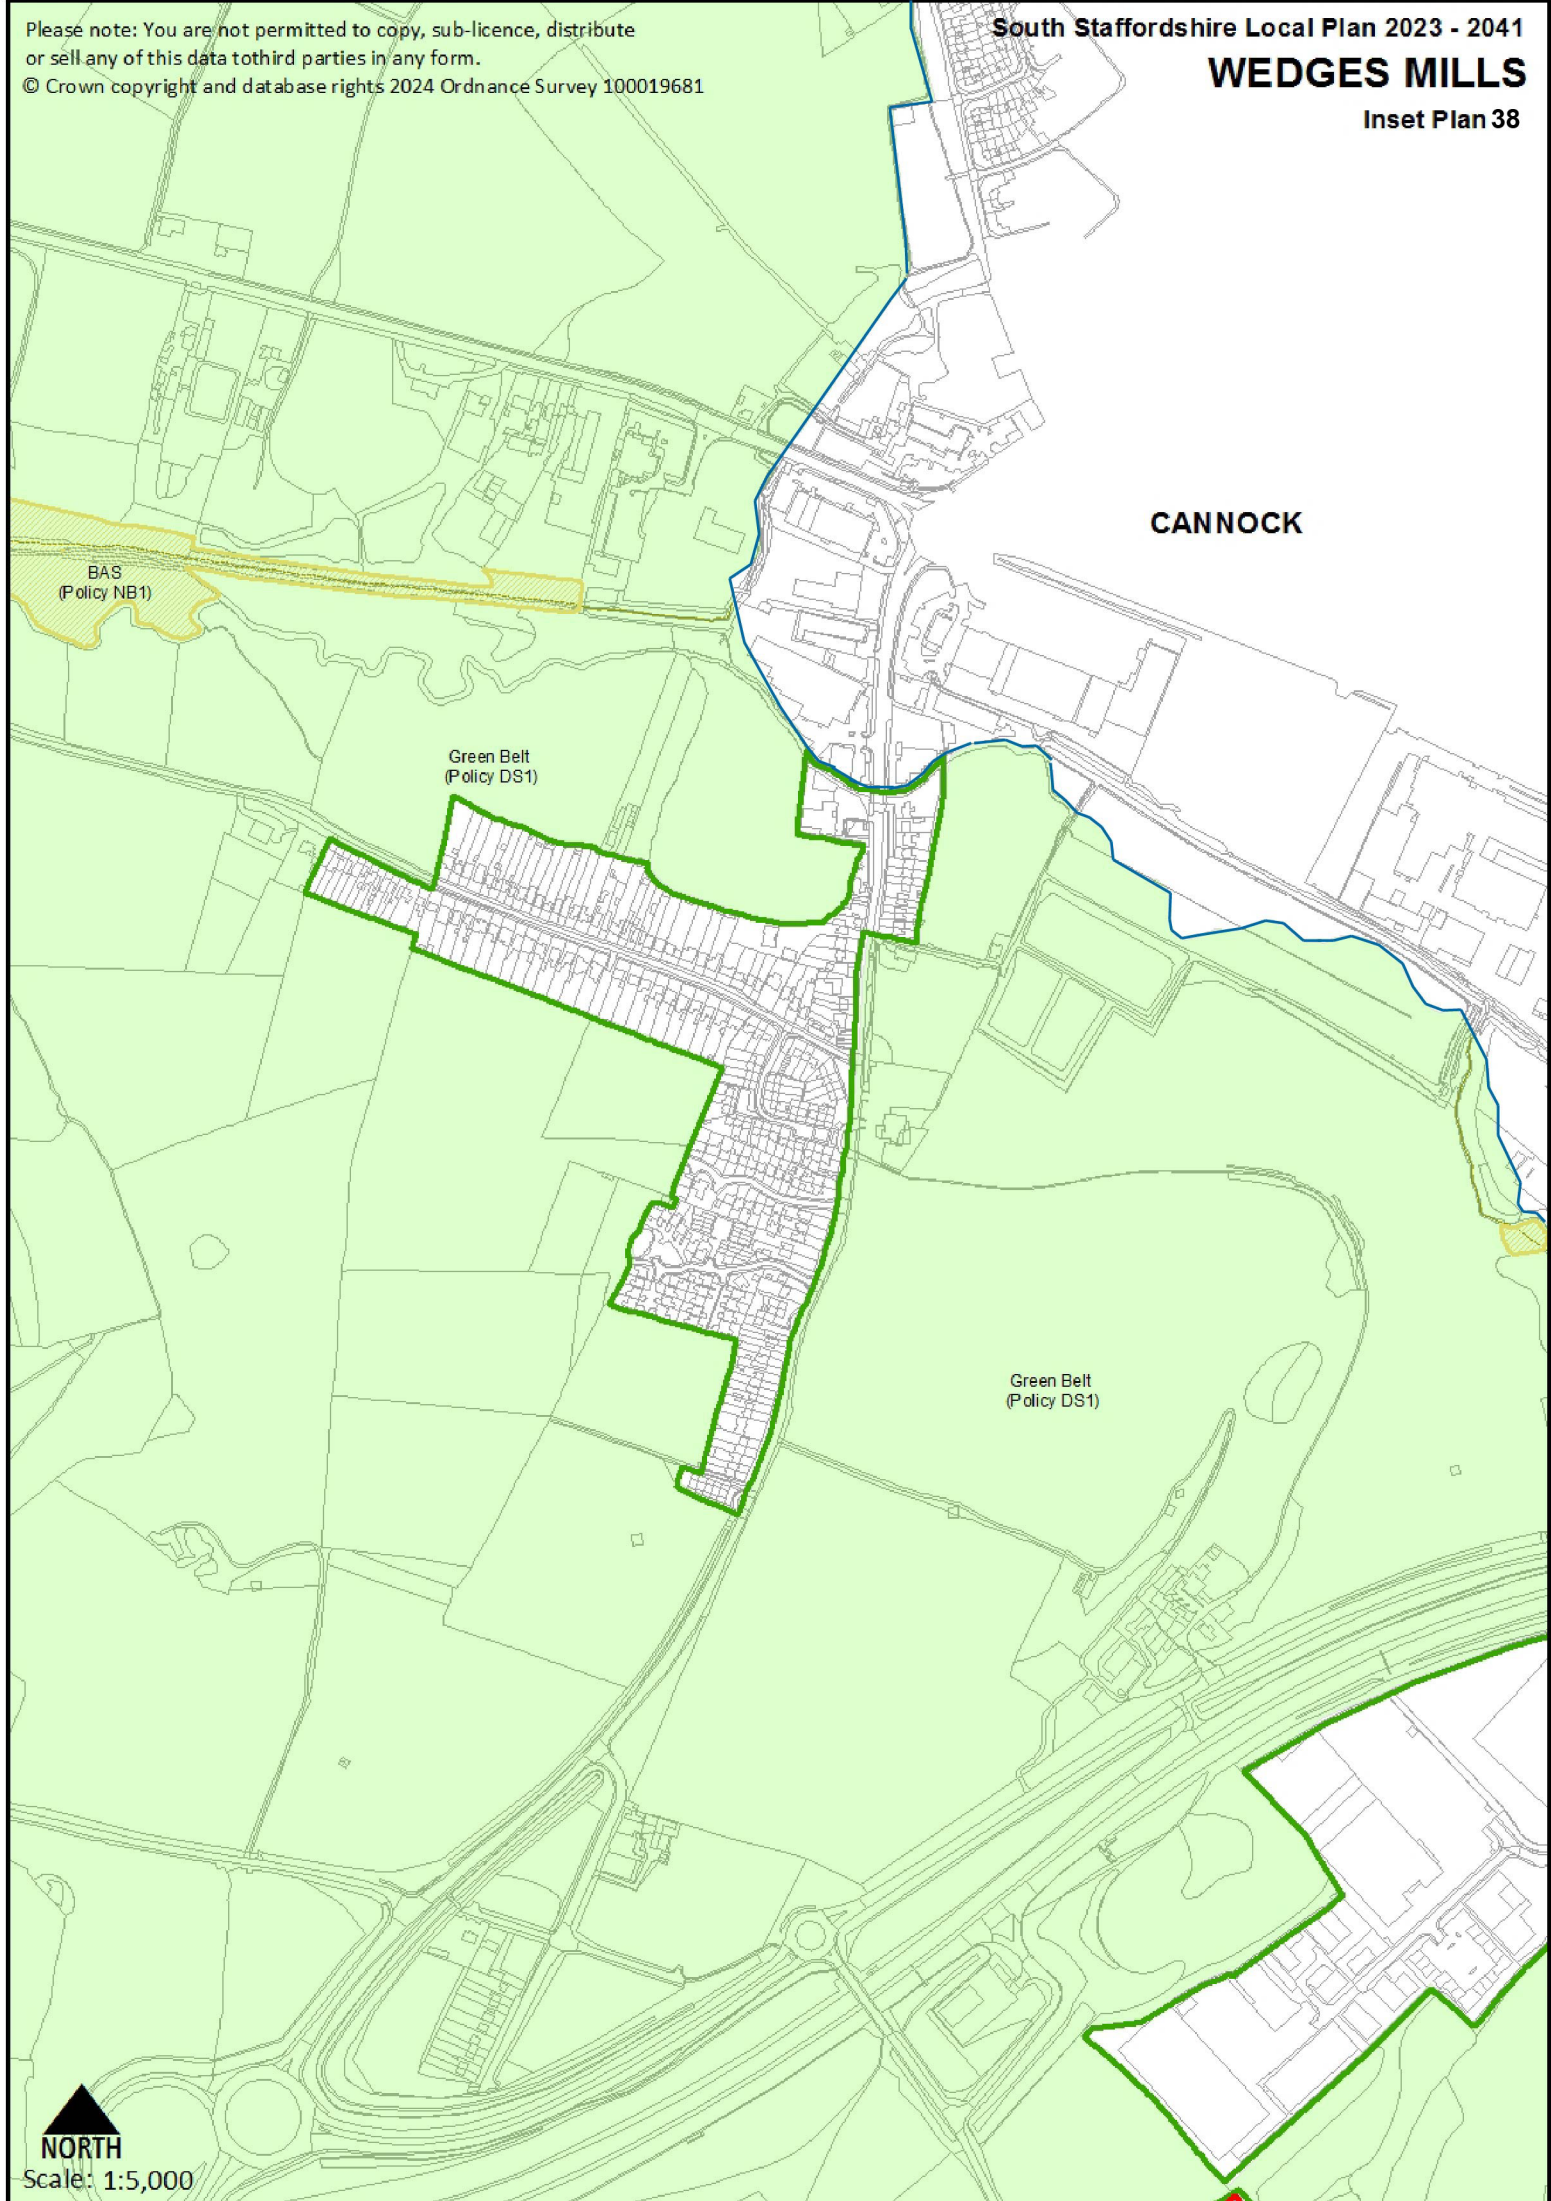

# WEDGES MILLS

Inset Plan 38

CANNOCK

BAS  
(Policy NB1)

Green Belt  
(Policy DS1)

Green Belt  
(Policy DS1)

NORTH

Scale: 1:5,000