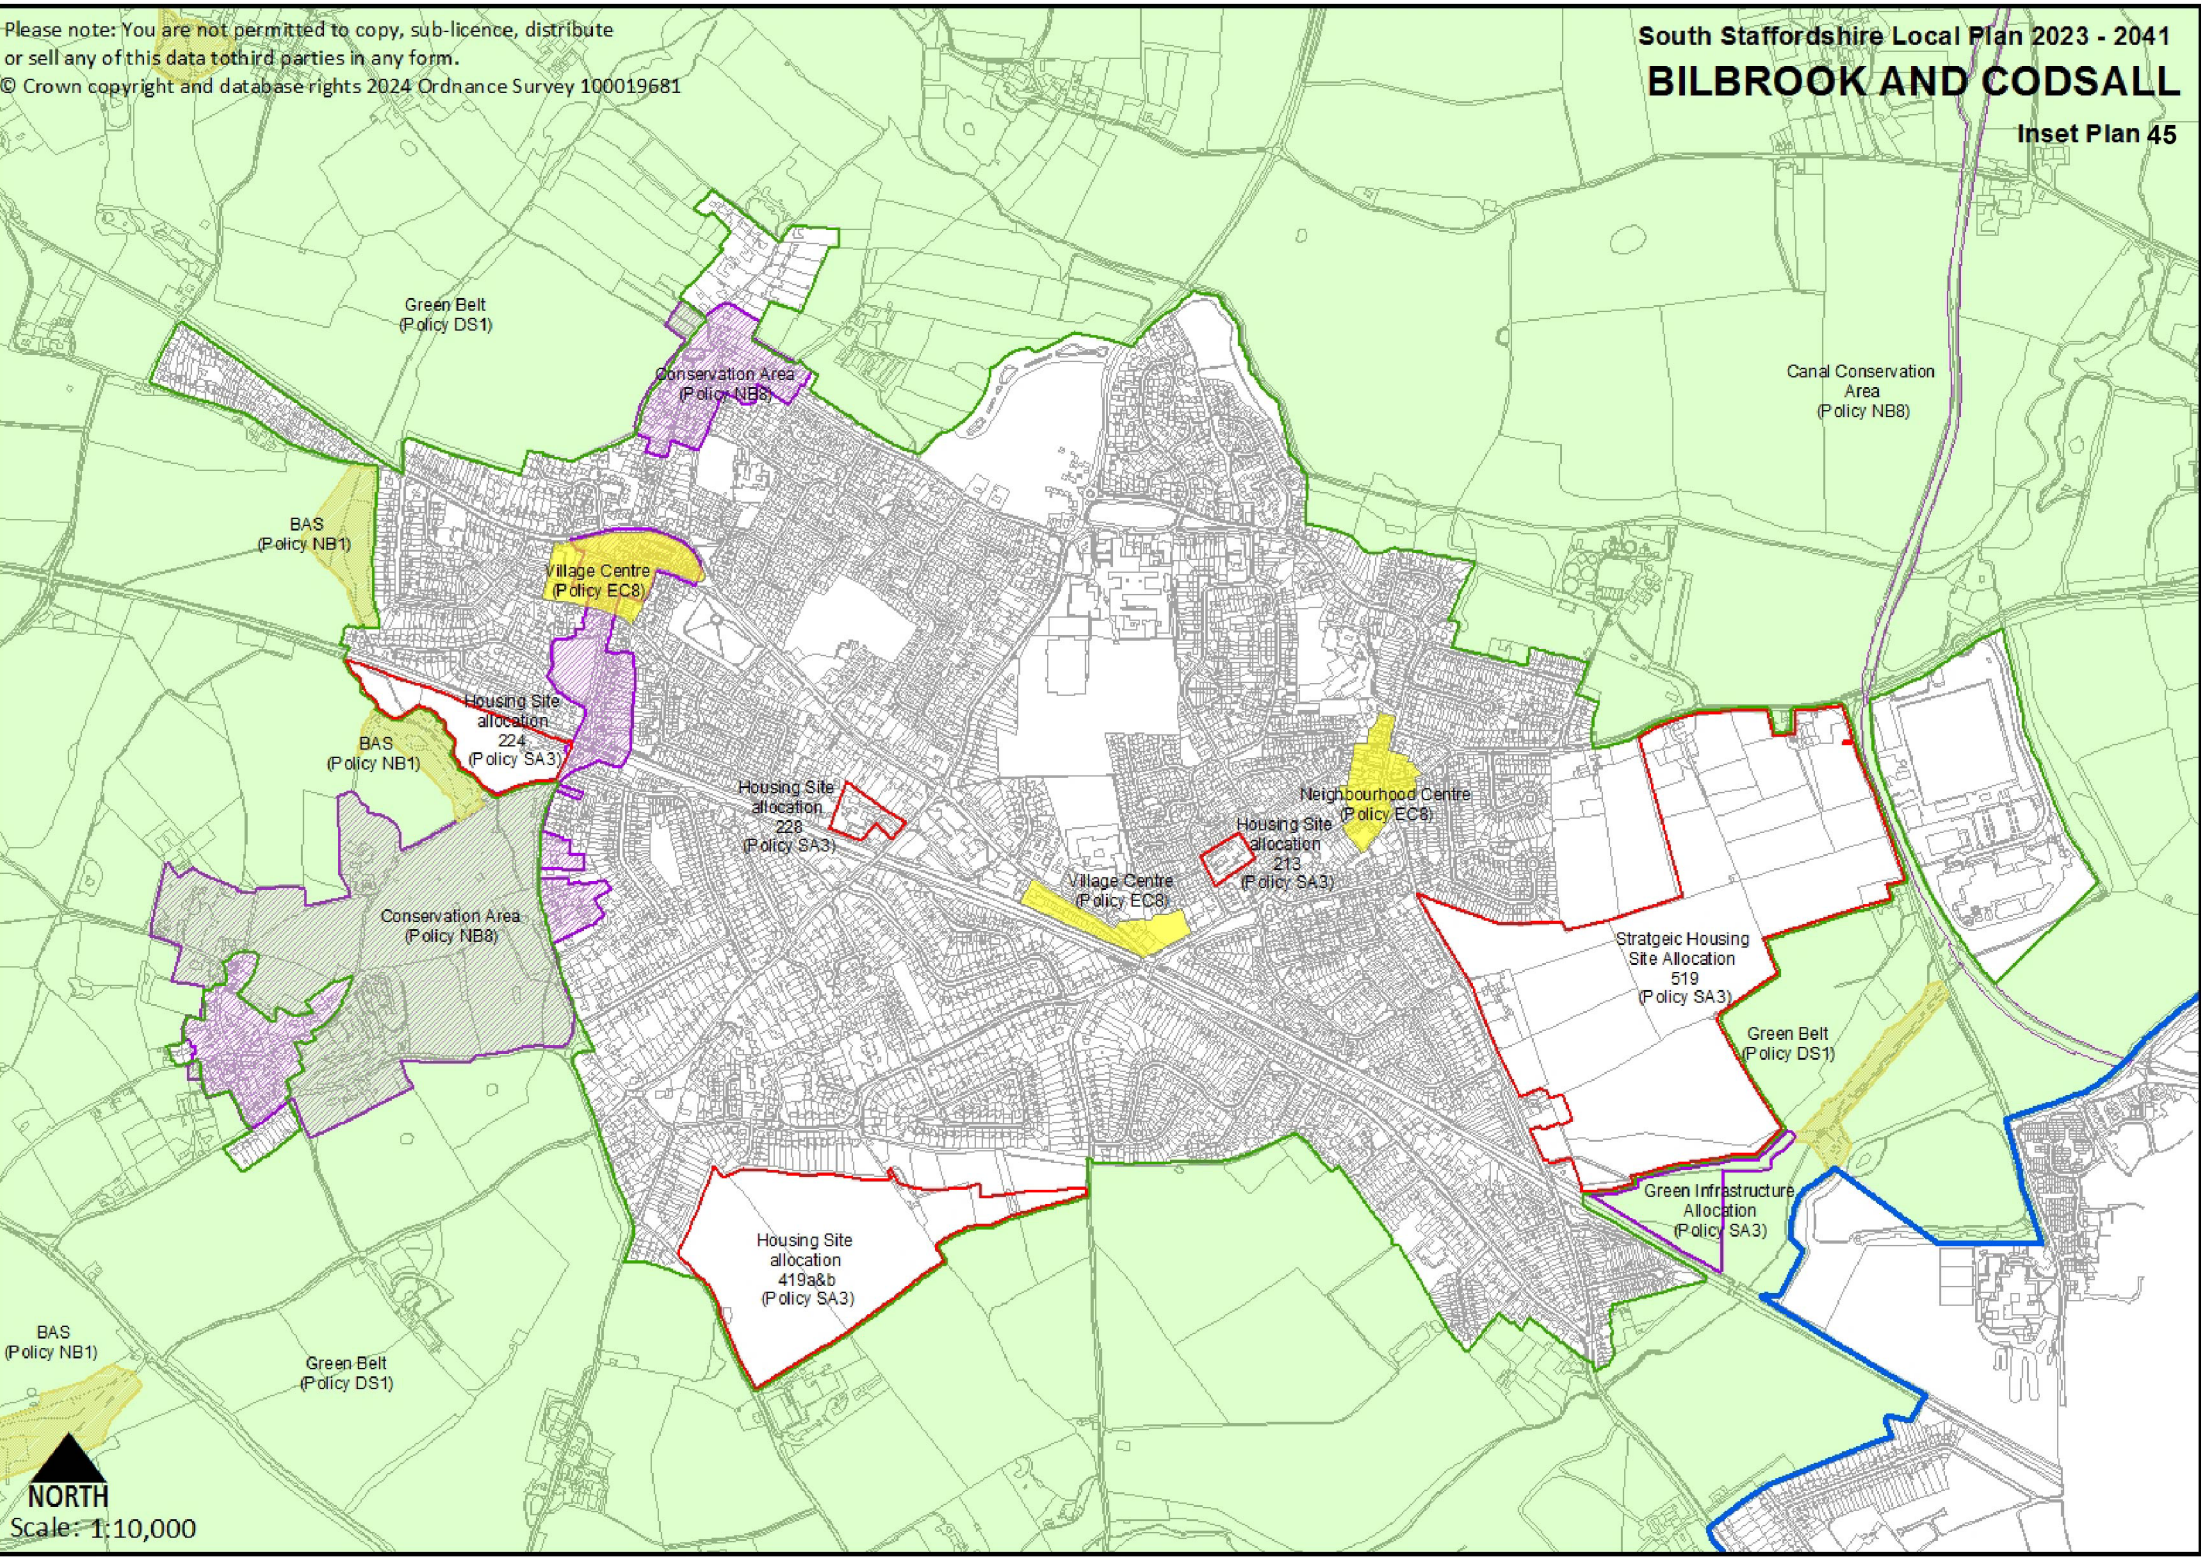

Please note: You are not permitted to copy, sub-licence, distribute or sell any of this data to third parties in any form.
© Crown copyright and database rights 2024 Ordnance Survey 100019681

NORTH
Scale: 1:10,000