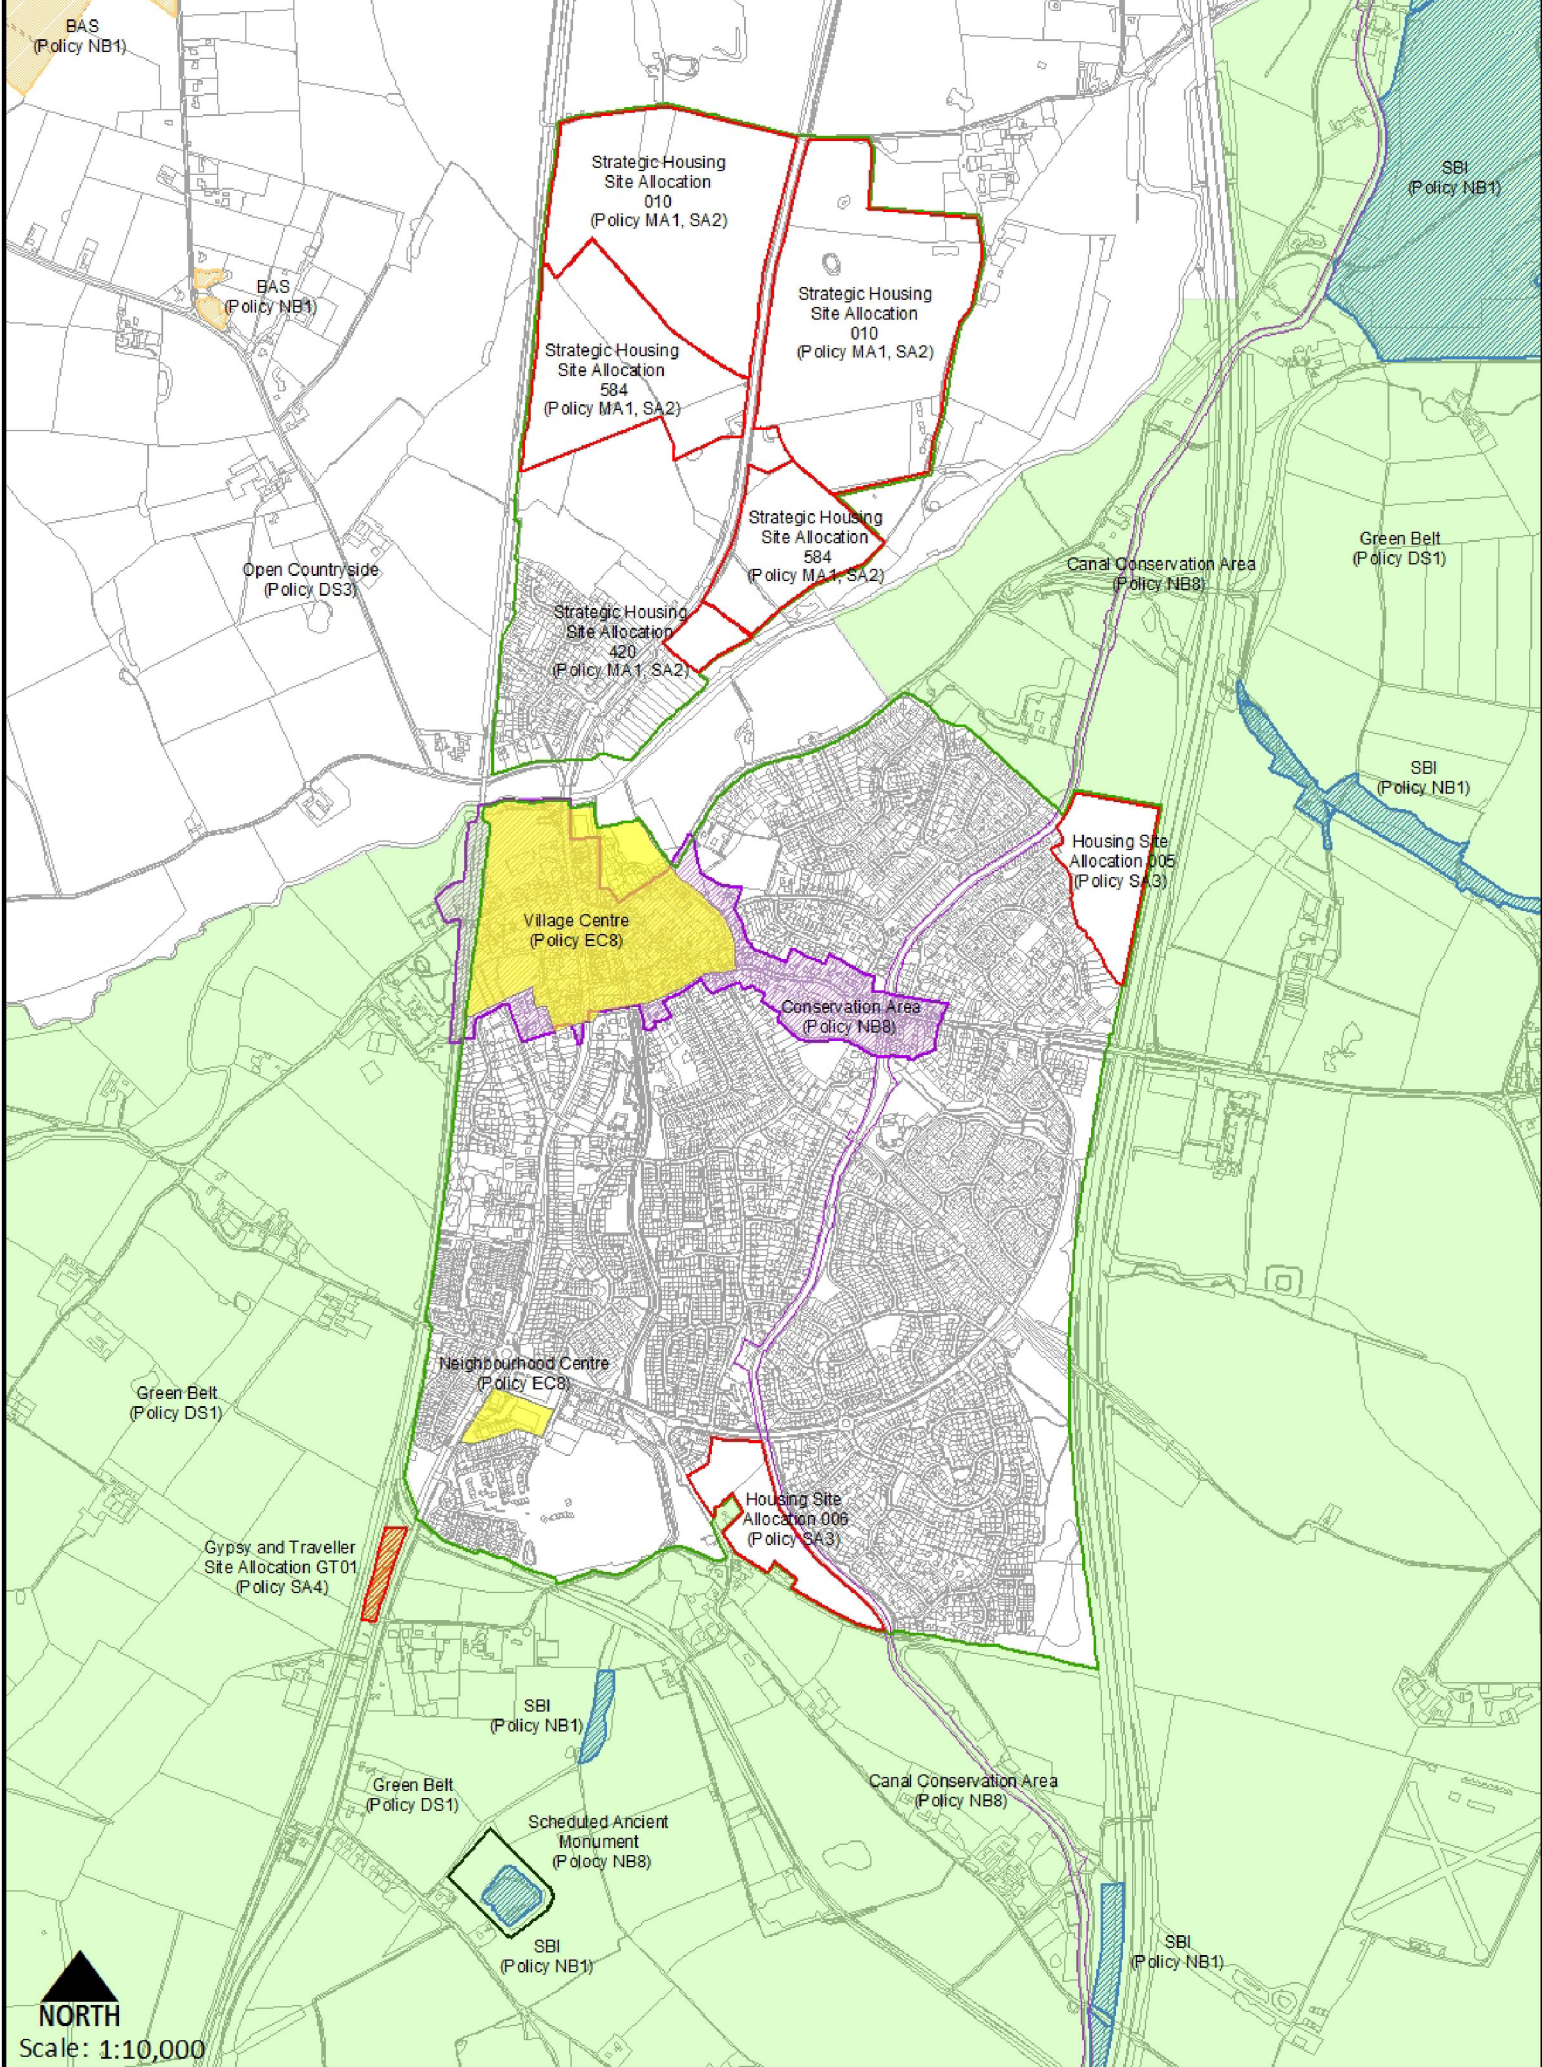

Please note: You are not permitted to copy, sub-licence, distribute or sell any of this data to third parties in any form.

© Crown copyright and database rights 2024 Ordnance Survey 100019681

NORTH

Scale: 1:10,000