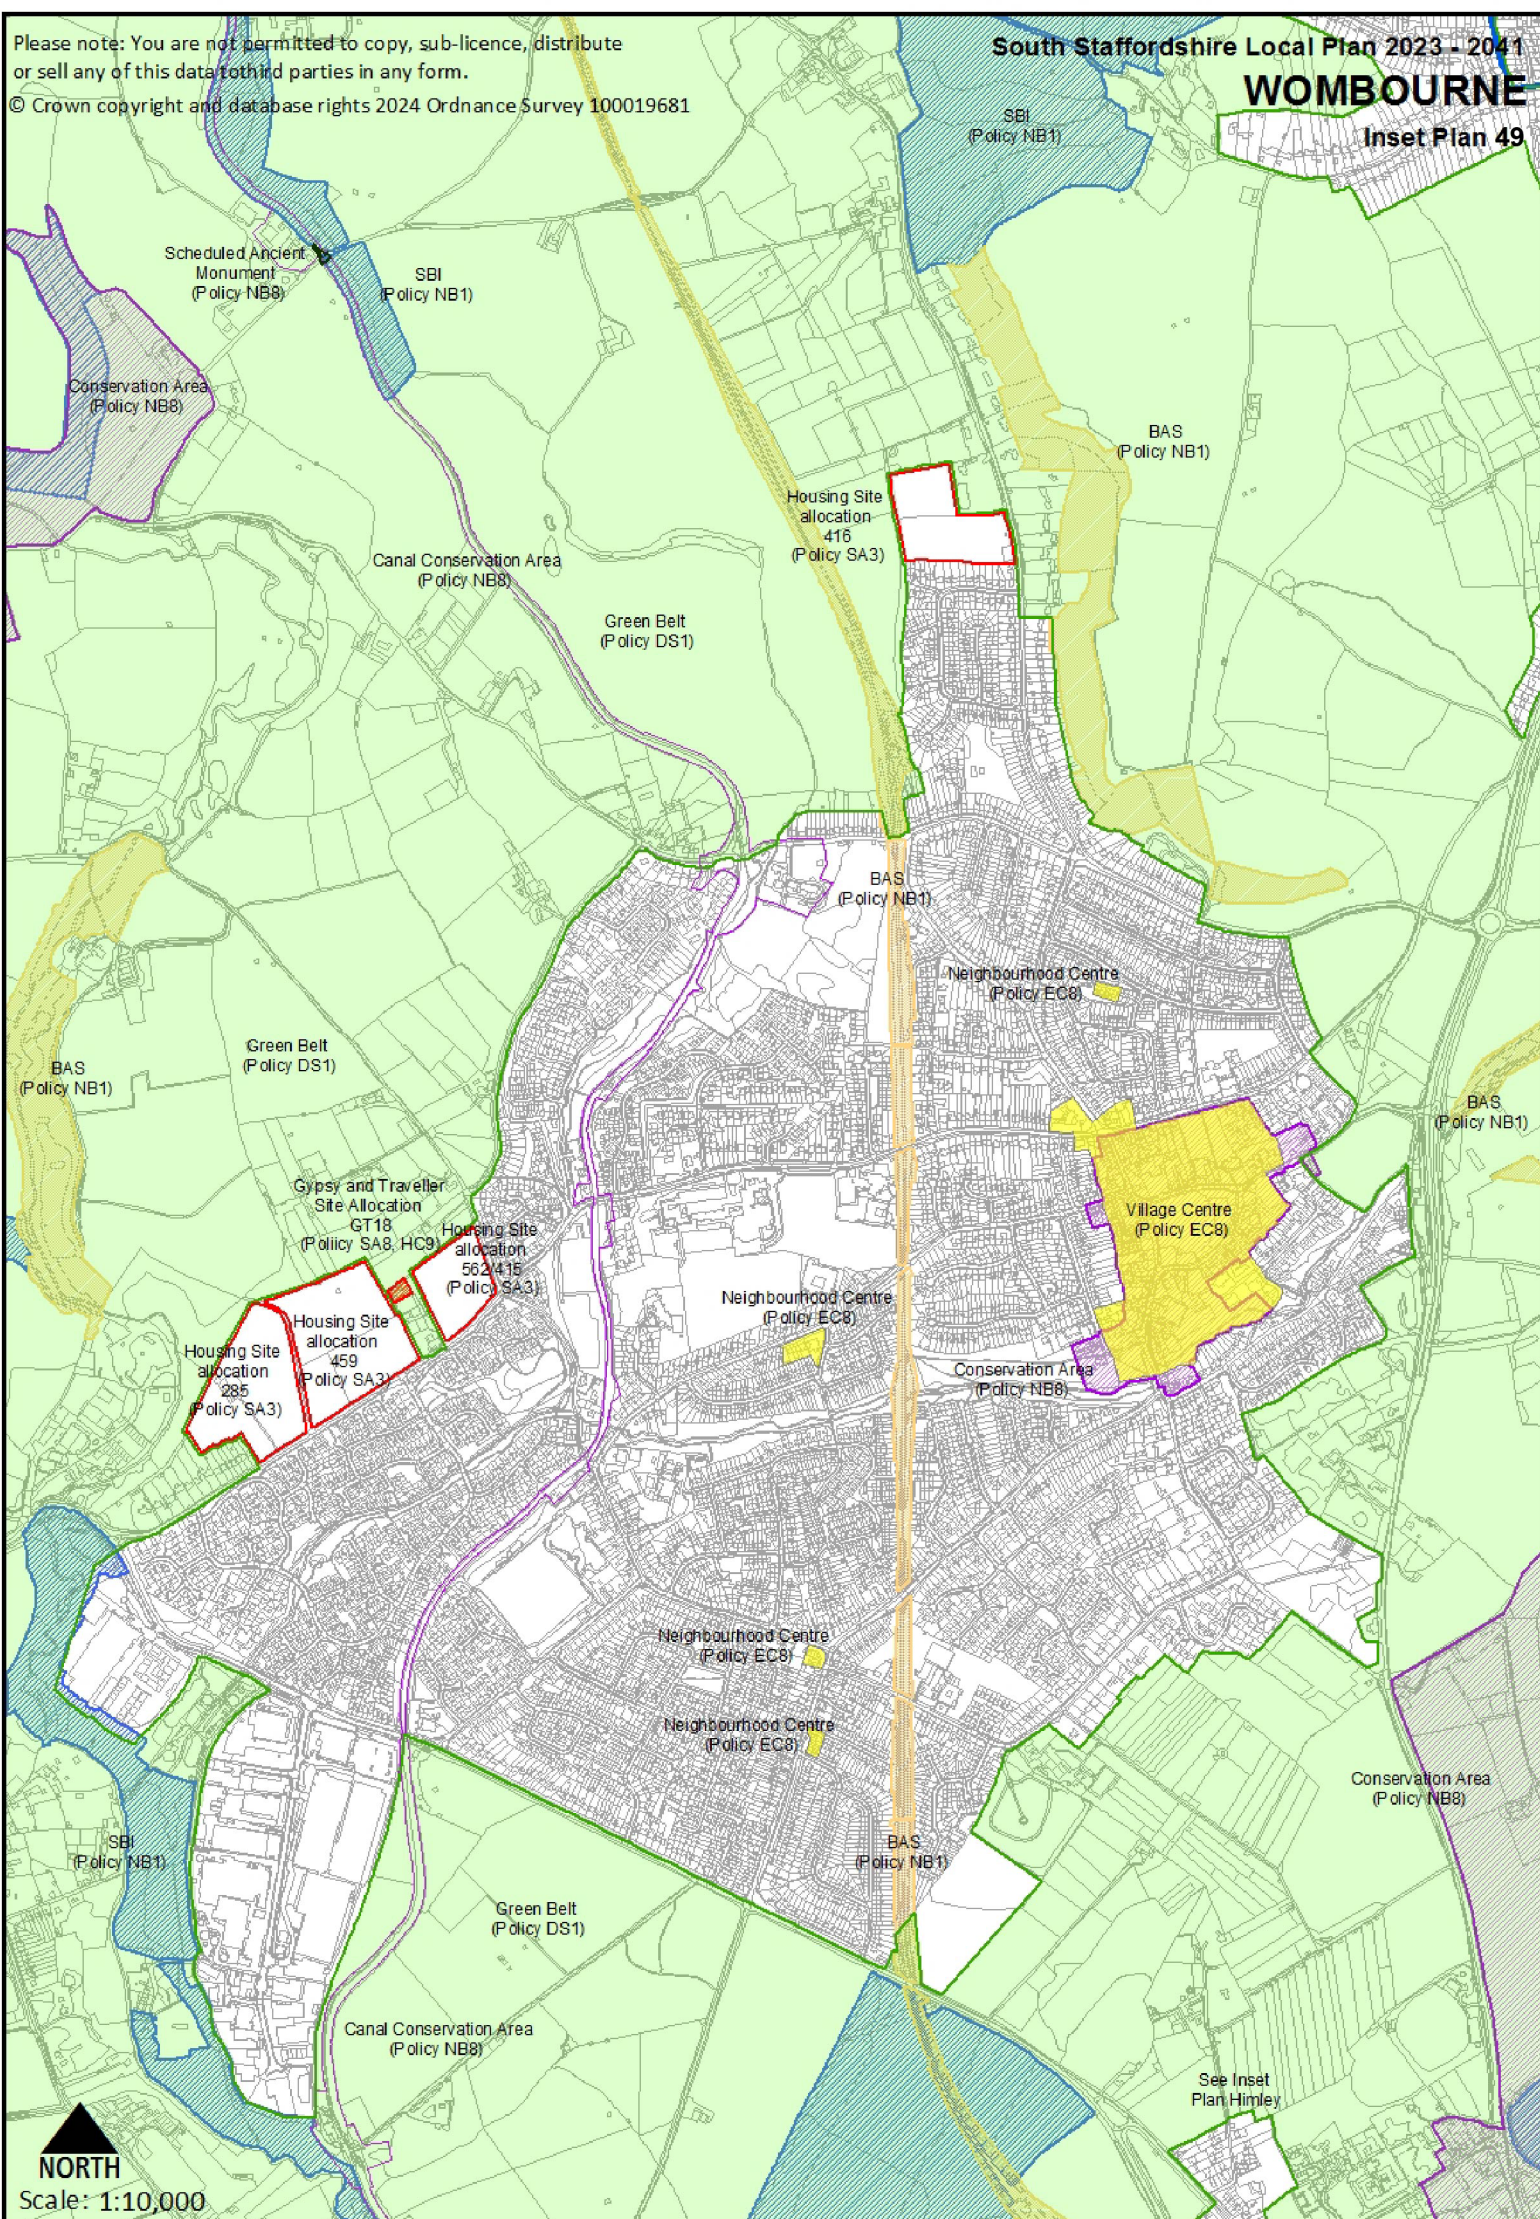

Please note: You are not permitted to copy, sub-licence, distribute or sell any of this data to third parties in any form.

© Crown copyright and database rights 2024 Ordnance Survey 100019681

NORTH

Scale: 1:10,000

See Inset
Plan Himley