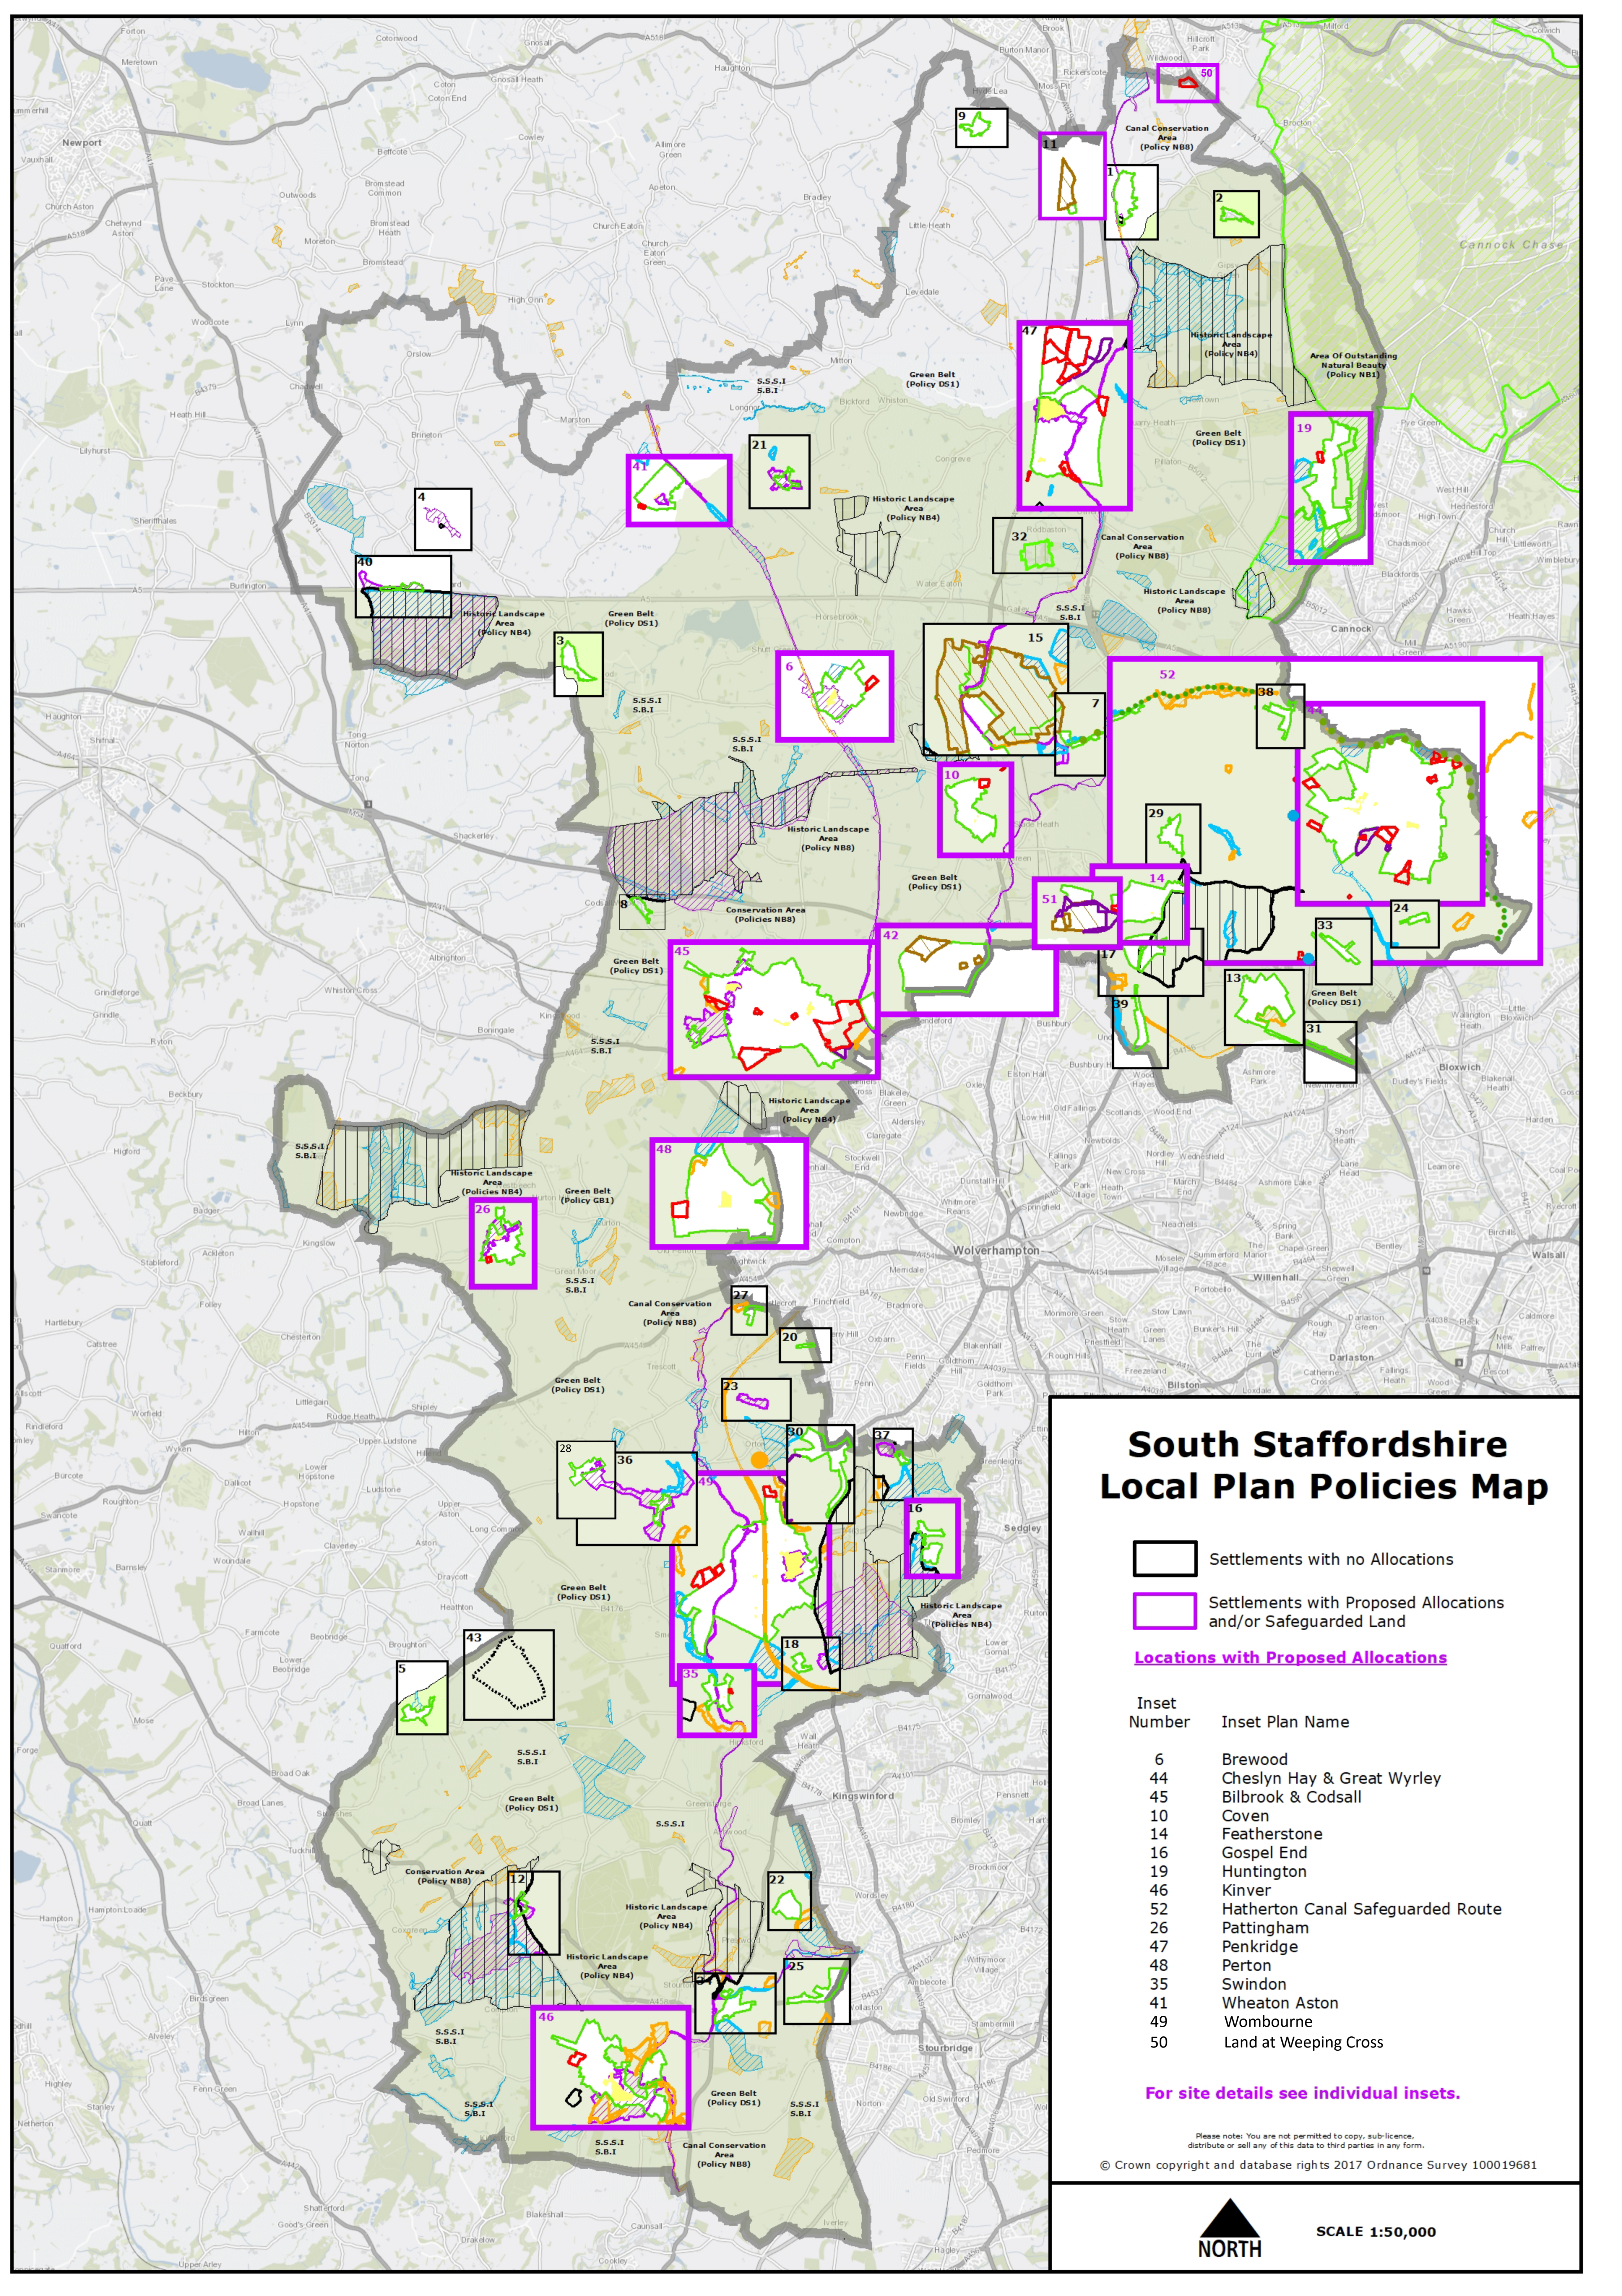

South Staffordshire Local Plan Policies Map

- Settlements with no Allocations
- Settlements with Proposed Allocations and/or Safeguarded Land

Locations with Proposed Allocations

Inset Number	Inset Plan Name
6	Brewood
44	Cheslyn Hay & Great Wyrley
45	Bilbrook & Codsall
10	Coven
14	Featherstone
16	Gospel End
19	Huntington
46	Kinver
52	Hatherton Canal Safeguarded Route
26	Pattingham
47	Penkridge
48	Perton
35	Swindon
41	Wheaton Aston
49	Wombourne
50	Land at Weeping Cross

For site details see individual insets.

© Crown copyright and database rights 2017 Ordnance Survey 100019681

SCALE 1:50,000